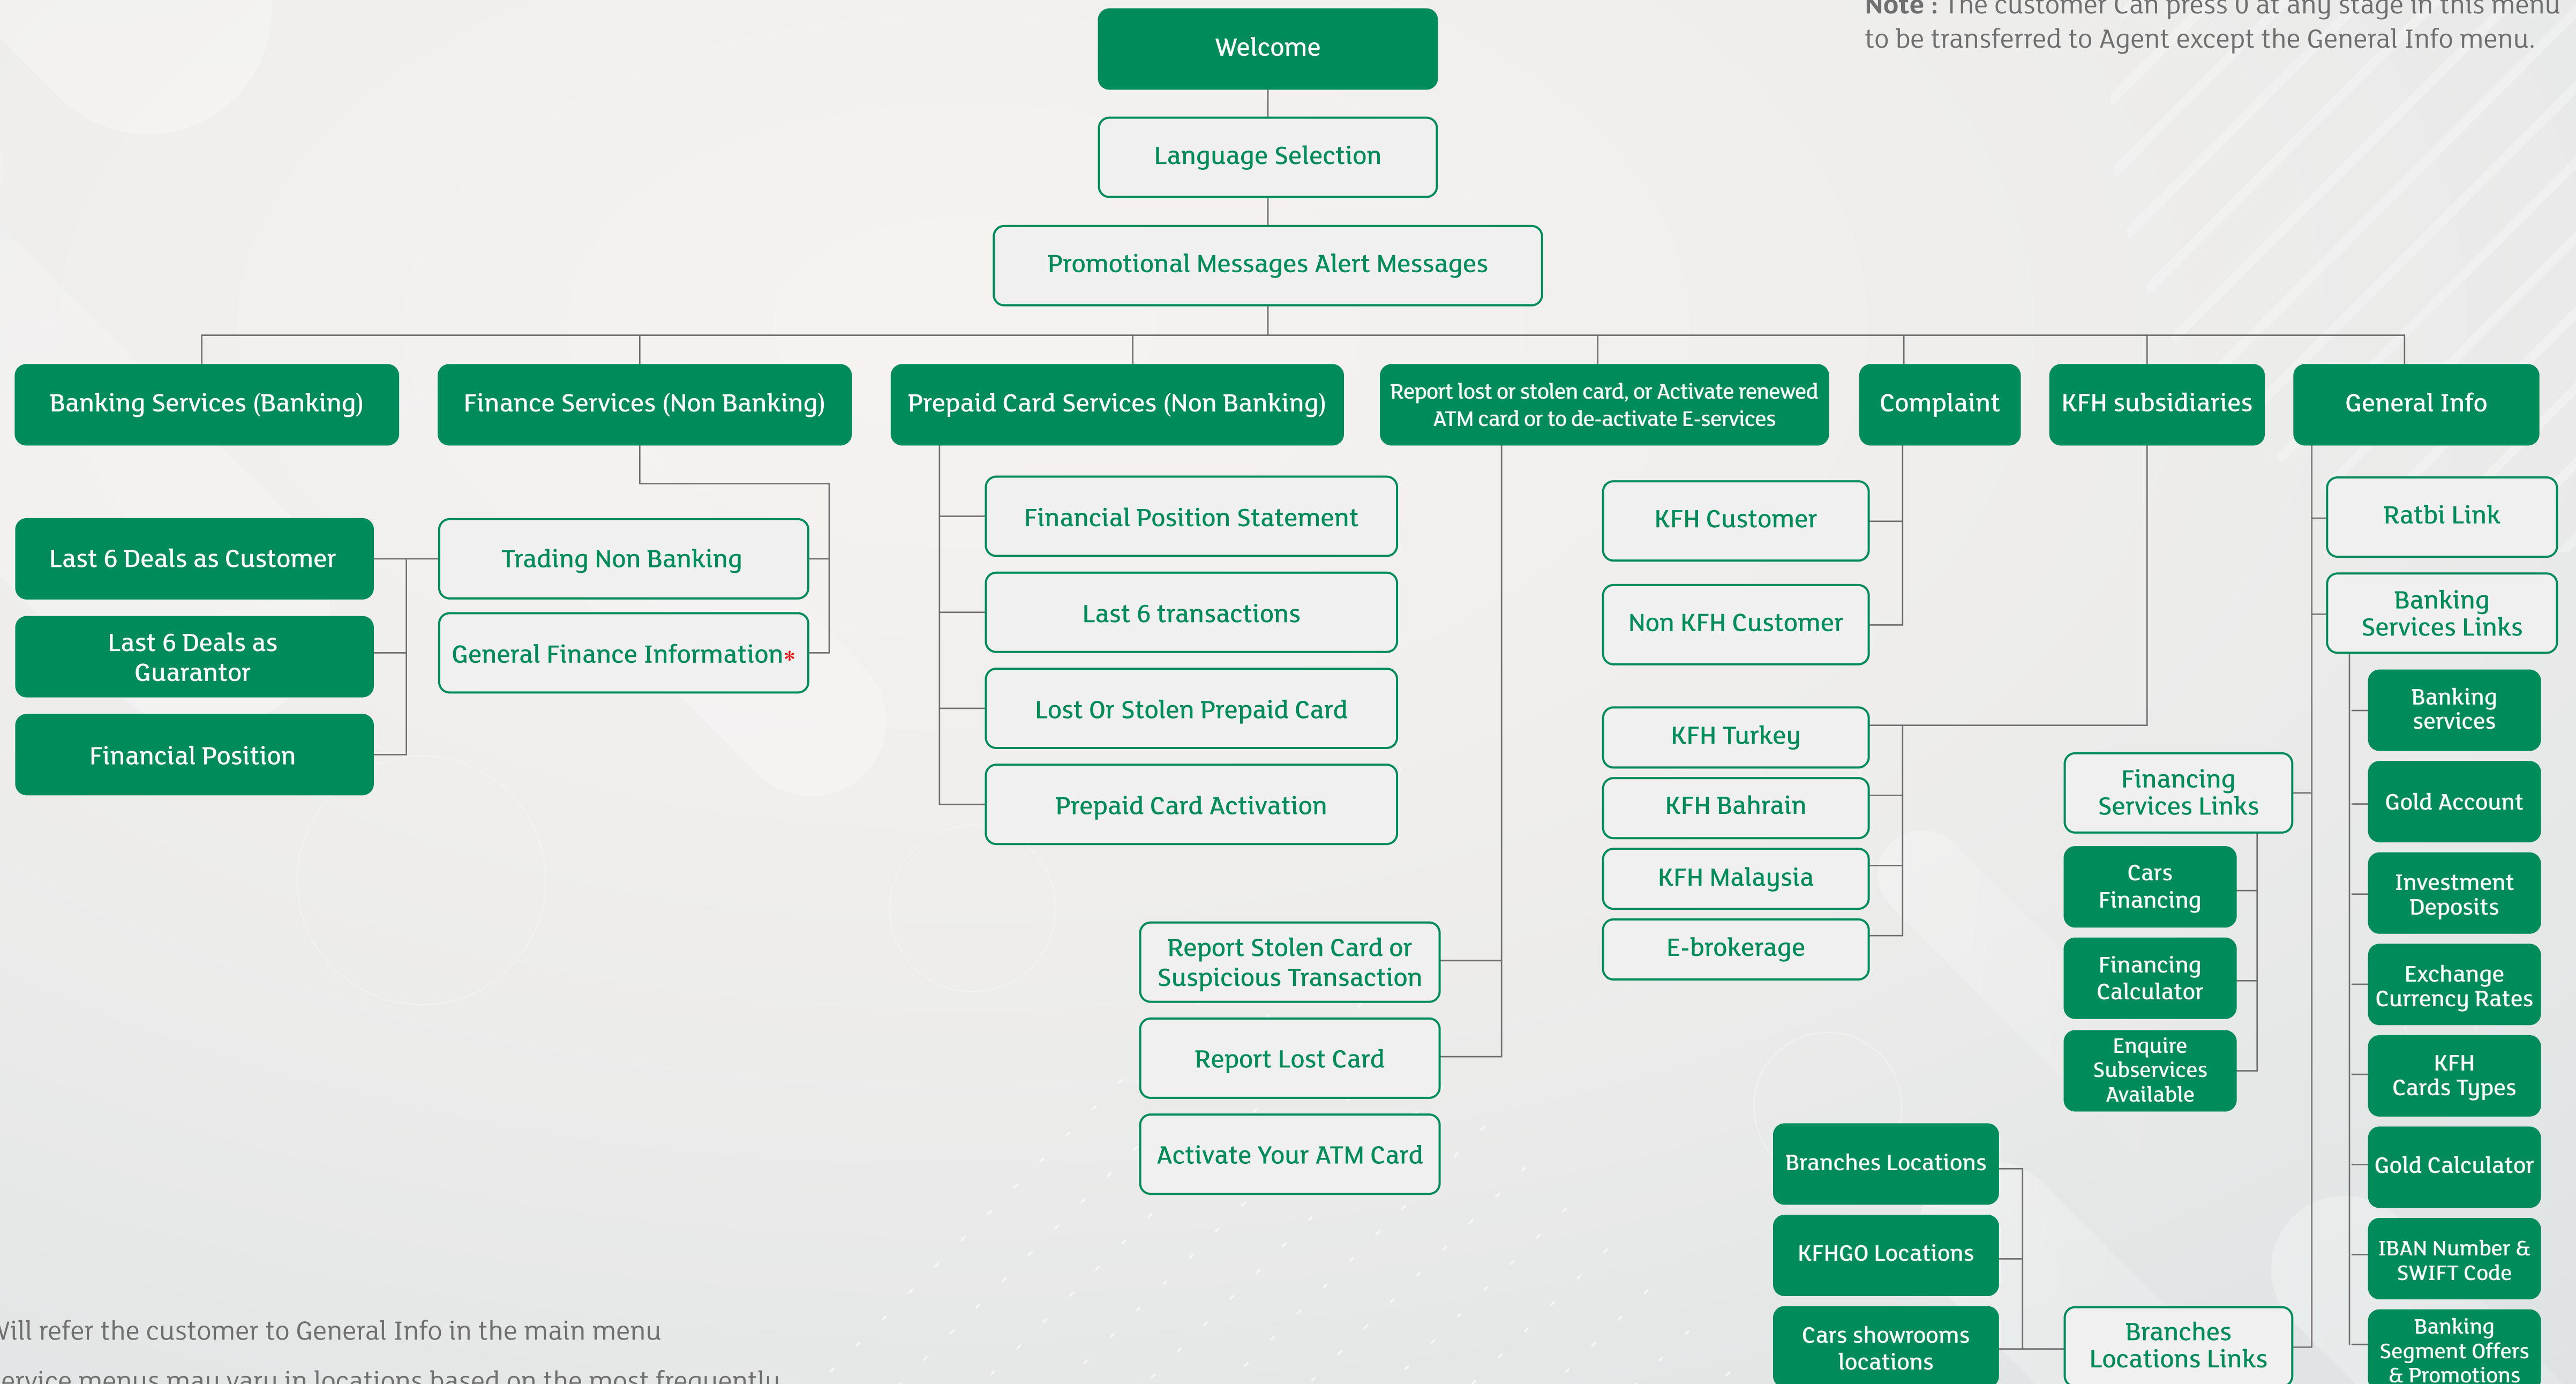

**Note :** The customer Can press 0 at any stage in this menu to be transferred to Agent except the General Info menu.

\*Will refer the customer to General Info in the main menu

\*Service menus may vary in locations based on the most frequently used services and available products to the customer